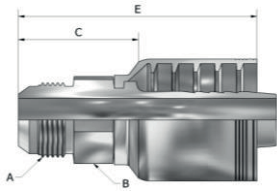

DC502 SERIES(Male JIC 37°)

LIST

PART NUMBER	Products Description							
	Hose In-Dia	Thread UNF	Nipple Hex		Tail-Growth		Overall length	
			MM	Inch	MM	Inch	MM	Inch
		A	B		C		D	
DC502-21-16	1"	1-5/16-12	35.0	1.38	53.7	2.11	101.1	3.98
DC502-26-20	1-1/4	1-5/8-12	47.6	1.87	59.6	2.35	118.6	4.67
DC502-30-24	1-1/2	1-7/8-12	50.8	2.00	59.4	2.34	116.5	4.59